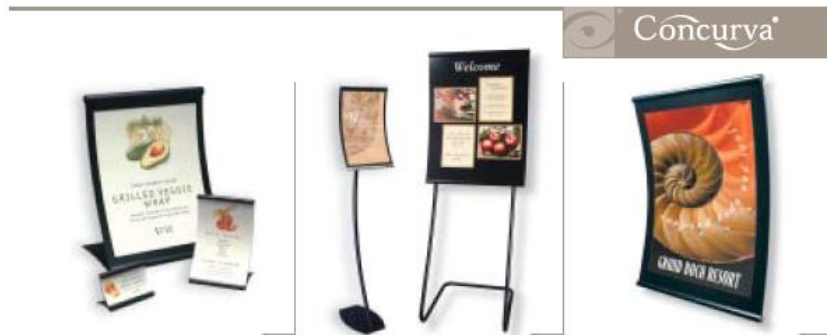

VISUAL GRAPHIC SYSTEMS – Concurva®, Linea®, Aerolinea®

The VGS product line offers coordinated displays in various sizes and formats – small “item identifiers”, CounterToppers®, wall mounted displays and large freestanding floor stands within each design series all work together for a unified look.

VGS fixtures feature the exclusive MagaLens system, simply lift the durable Lexan® cover and install your laser and inkjet prints in seconds! There’s no need to laminate, mount, or protect graphics. Ordinary inserts look special in the sleek contemporary designs. In addition to black and silver, you may select from mahogany, walnut, natural finishes.

Made of durable steel or extruded aluminum, VGS products feature powdercoated or anodized finishes and tough Lexan® lenses that keep them looking new even in the toughest commercial environments.

Exclusive MagaLens System